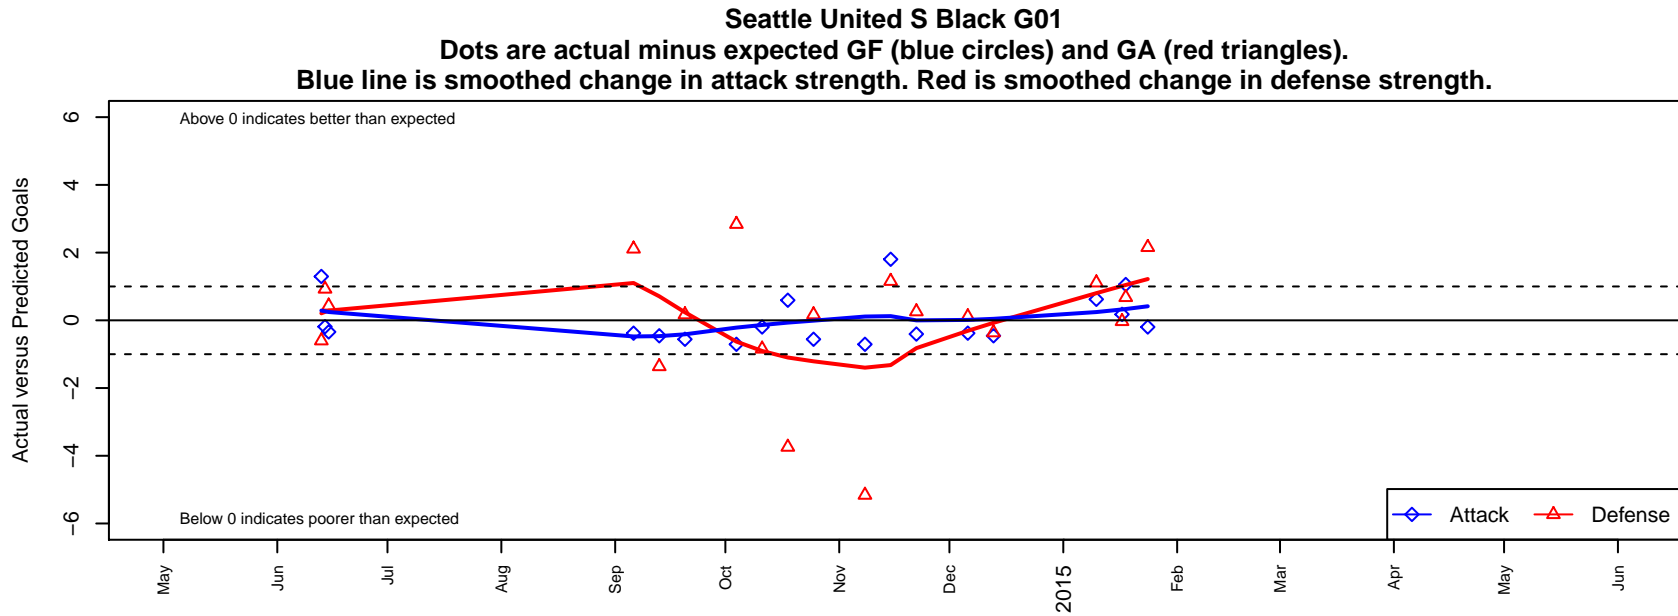

Seattle United S Black G01

Seattle United Regional
Seattle, WA
G01 total strength=646
attack=0.74 defense=0.46
fall league = NPSL G13D1

alt names used:

Venues played:
2014 Starfire Spring Classic GU13
2014 NPSL G13D1
2014 Founders Cup G01

**attack and defense variance (black dot)
relative to other teams
and top 10 in region**

**attack and defense rating
relative to others at age
and all opponents in last 13 months**

Performance relative to 13 month average