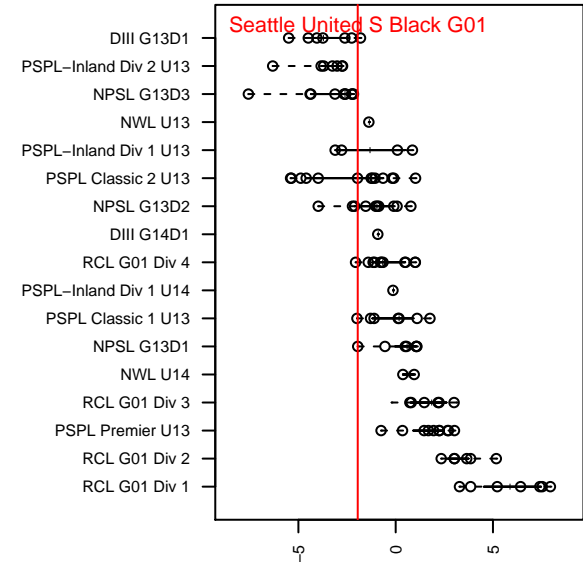

Seattle United S Black G01

Seattle United Regional
Seattle, WA
G01 total strength=646
attack=0.74 defense=0.46
fall league = NPSL G13D1

alt names used:

Venues played:
2014 Starfire Spring Classic GU13
2014 NPSL G13D1
2014 Founders Cup G01

**attack and defense variance (black dot)
relative to other teams
and top 10 in region**

**attack and defense rating
relative to others at age
and all opponents in last 13 months**

Performance relative to 13 month average